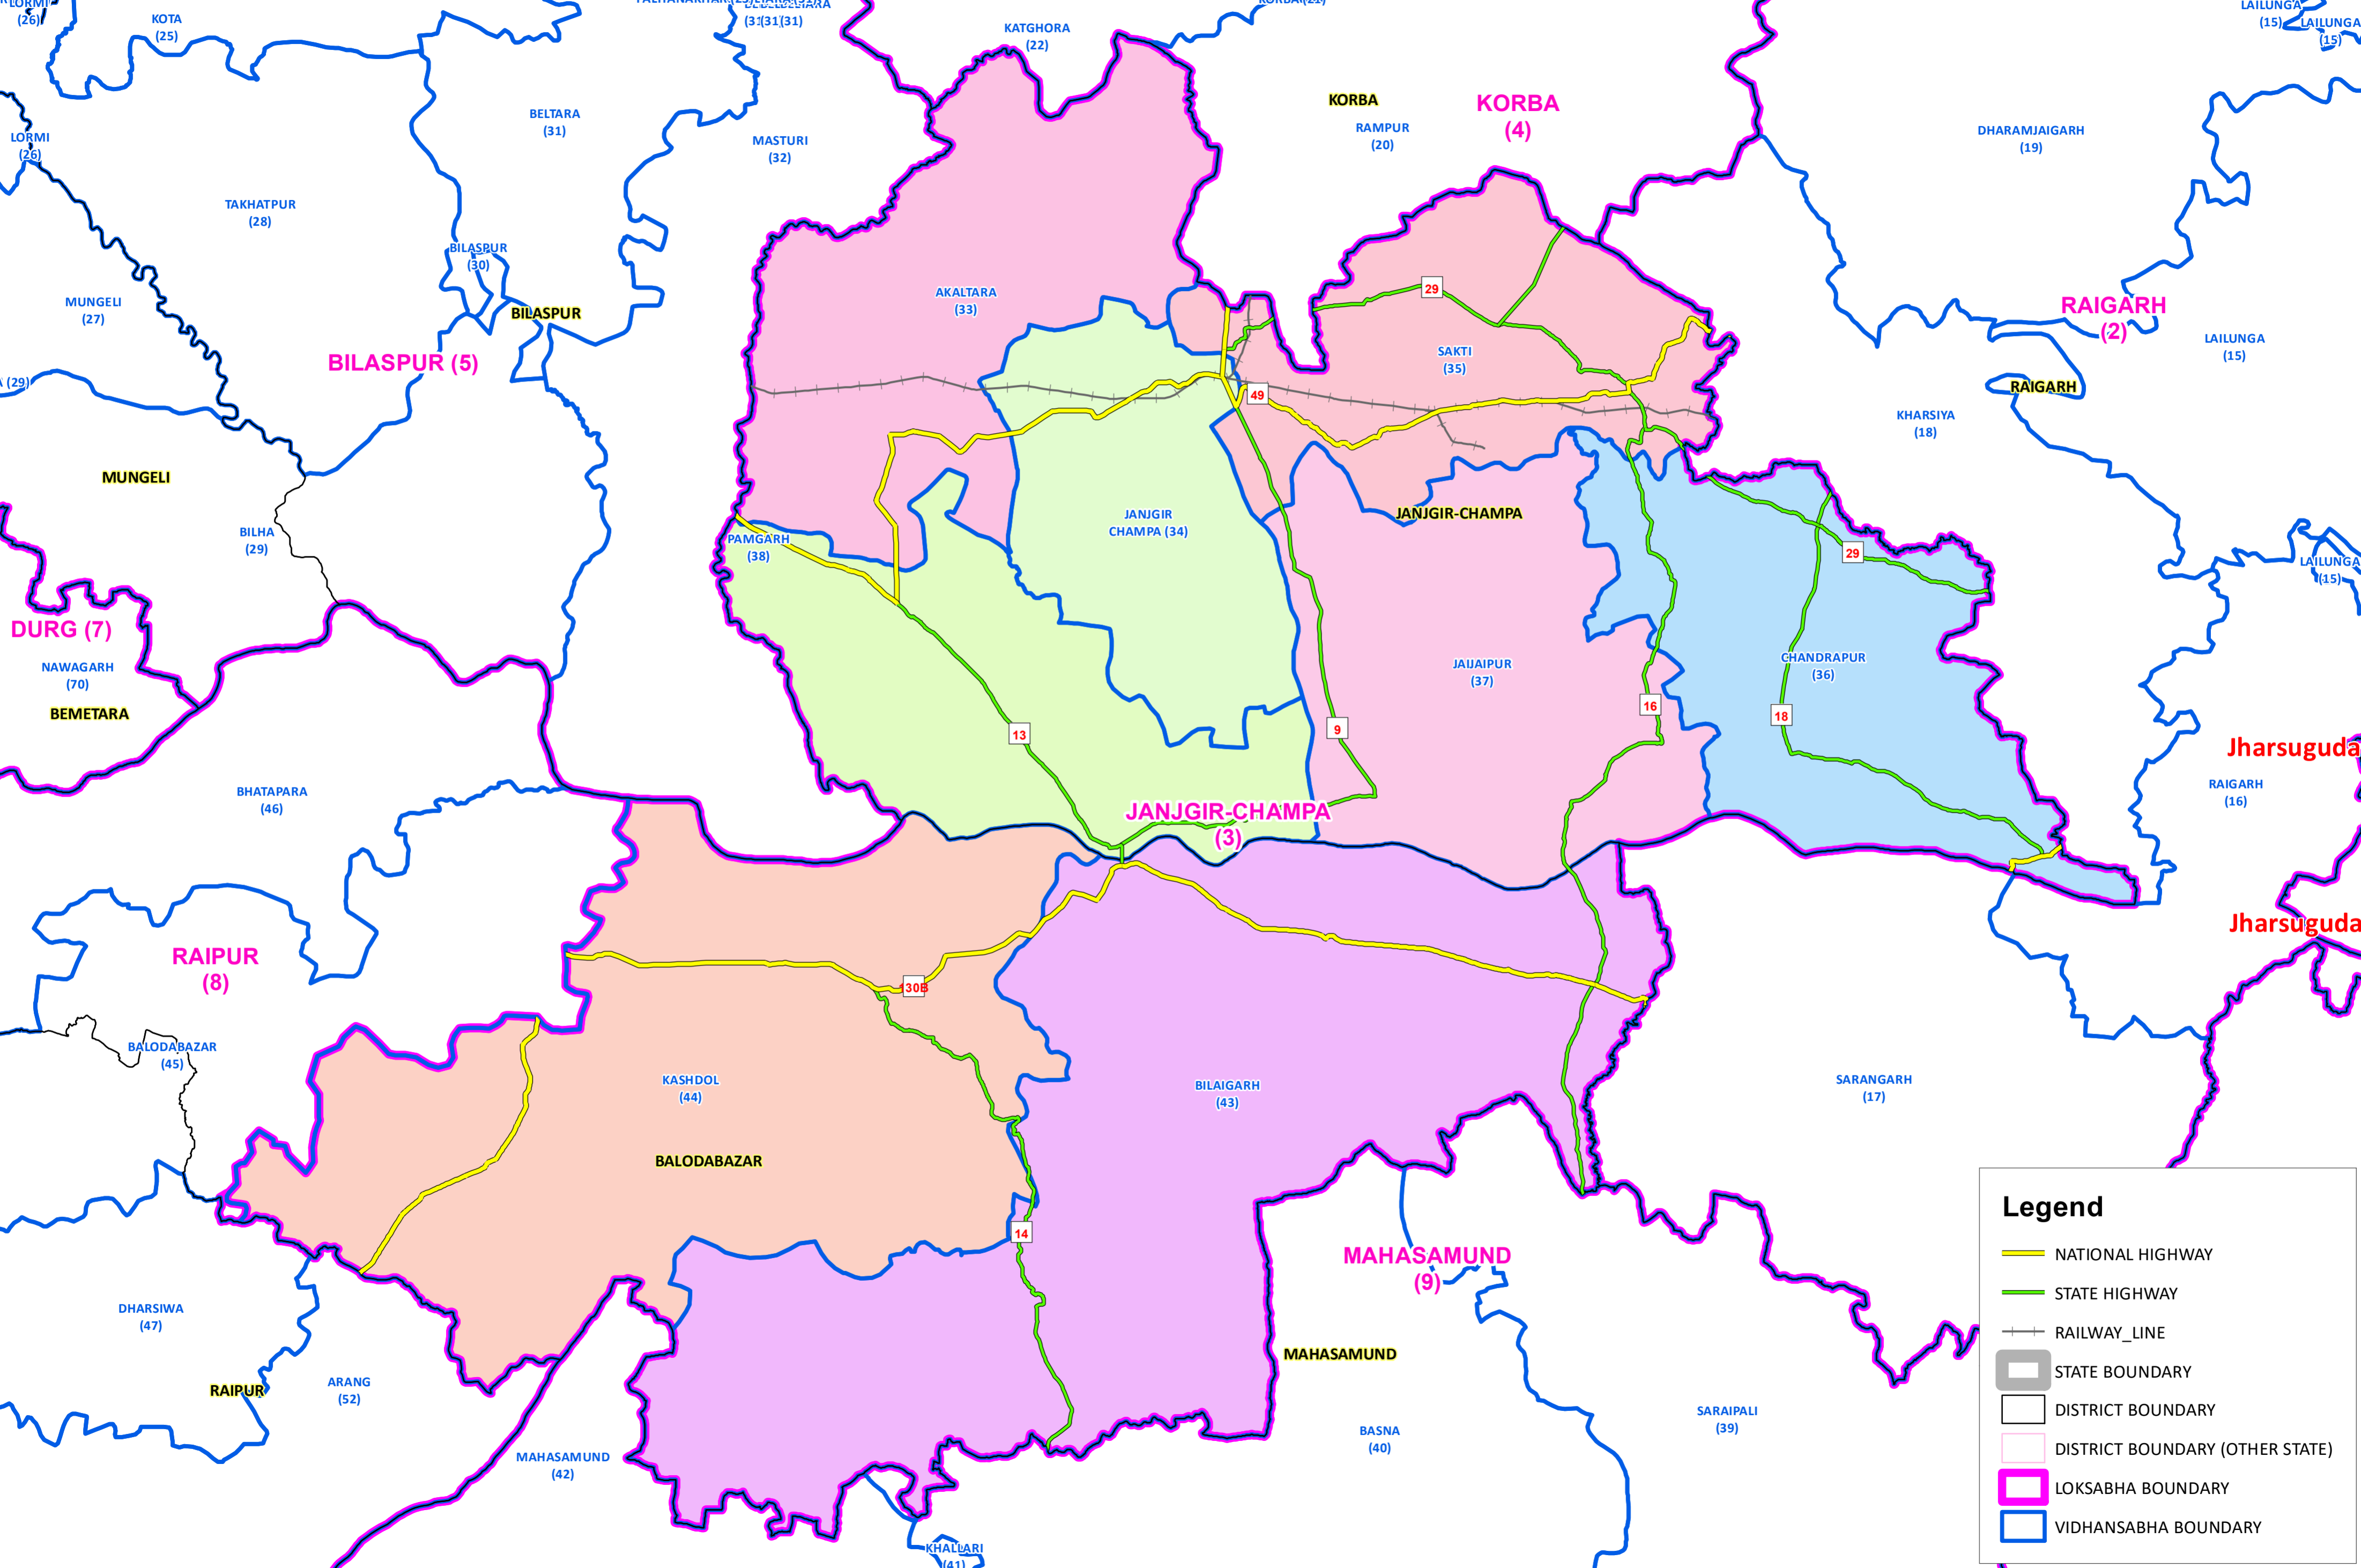

# PARLIAMENTARY CONSTITUENCY MAP - JANJGIR-CHAMPA (3)

**Legend**

- NATIONAL HIGHWAY
- STATE HIGHWAY
- RAILWAY\_LINE
- STATE BOUNDARY
- DISTRICT BOUNDARY
- DISTRICT BOUNDARY (OTHER STATE)
- LOKSABHA BOUNDARY
- VIDHANSABHA BOUNDARY